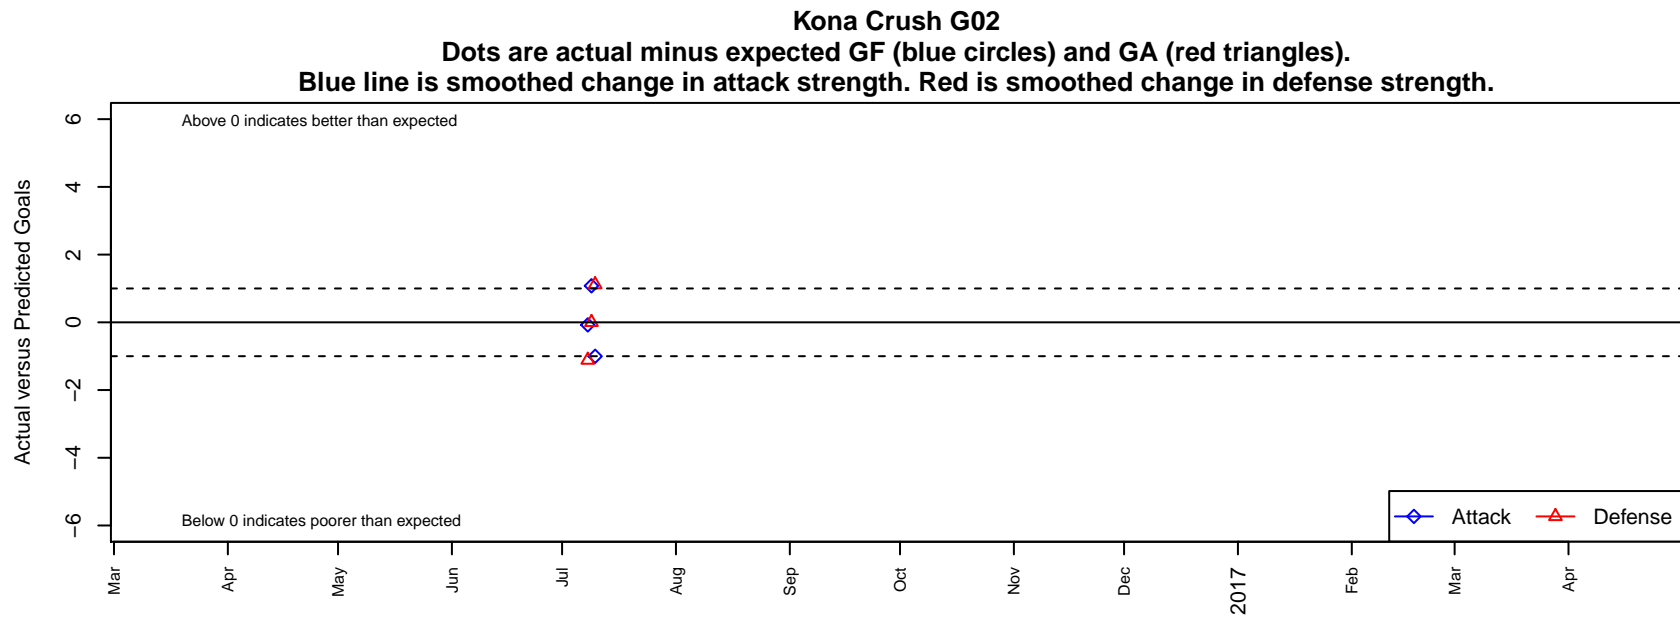

Kona Crush G02

, HI
G02 total strength=1498
attack=9.73 defense=12.95

alt names used:
KONA CRUSH KCSA 02G (HI)

Venues played:
2016 Nike Crossfire Challenge Silver Group U1

date	home		away		venue	pred.home	pred.away
2016-07-10	FC Portland Navy G02	0	Kona Crush G02	0	2016 Nike Crossfire Challenge Silver Gro	1.12	1.00
2016-07-09	RV Slammers Orange G02	1	Kona Crush G02	2	2016 Nike Crossfire Challenge Silver Gro	1.00	0.92
2016-07-08	Kona Crush G02	1	WPFC Black G02	2	2016 Nike Crossfire Challenge Silver Gro	1.08	0.89